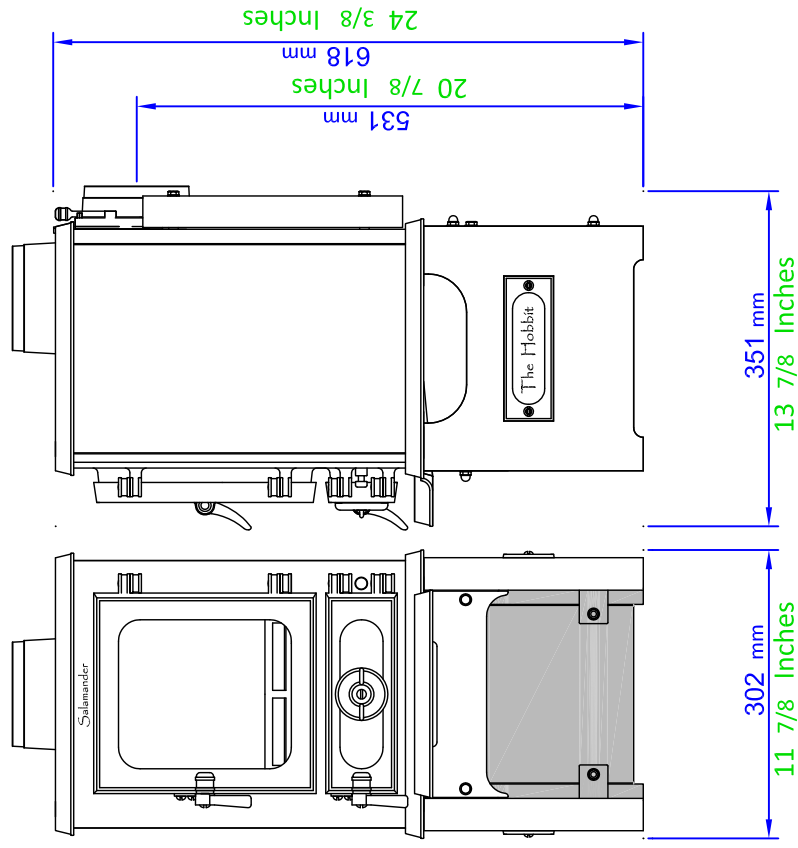

# The Salamander Stove overall Dimensions

Standard Hobbit

Hobbit with optional stand