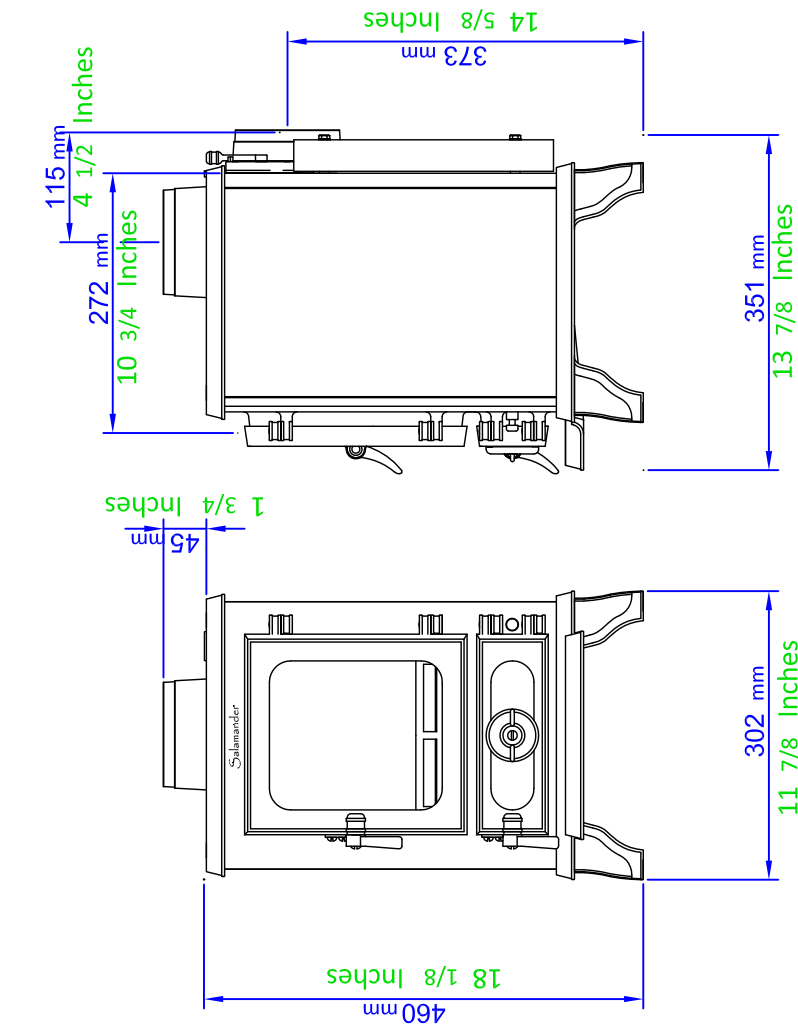

# The Salamander Stove overall Dimensions

Standard Hobbit

Hobbit with optional stand