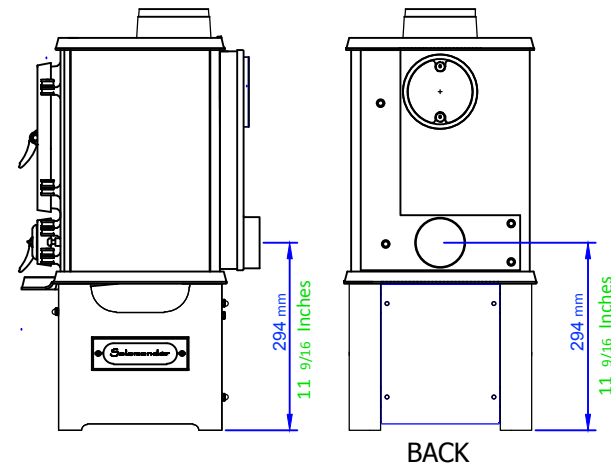

The Salamander Stove overall Dimensions

Standard Stove

Direct air inlet

Stove with optional stand

Direct air inlet