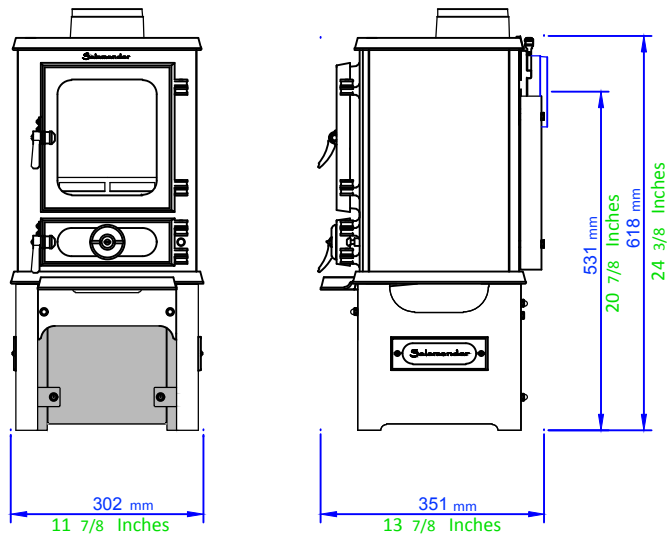

The Salamander Stove overall Dimensions

Standard Stove

Direct air inlet

Stove with optional stand

Direct air inlet