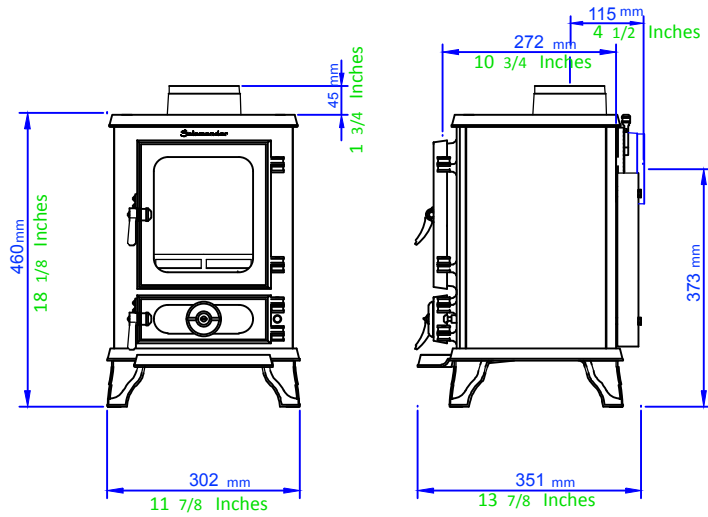

The Salamander Stove overall Dimensions

Standard Stove

Direct air inlet

Stove with optional stand

Direct air inlet