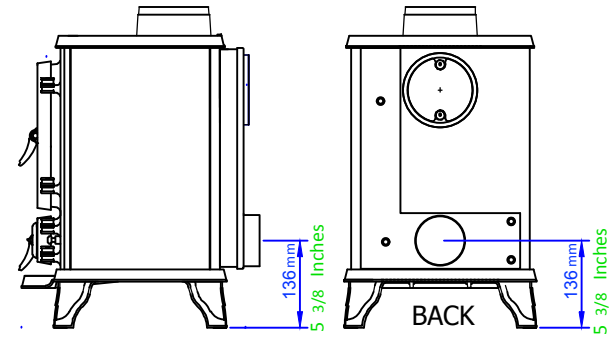

The Salamander Stove overall Dimensions

Standard Stove

Direct air inlet

Stove with optional stand

Direct air inlet